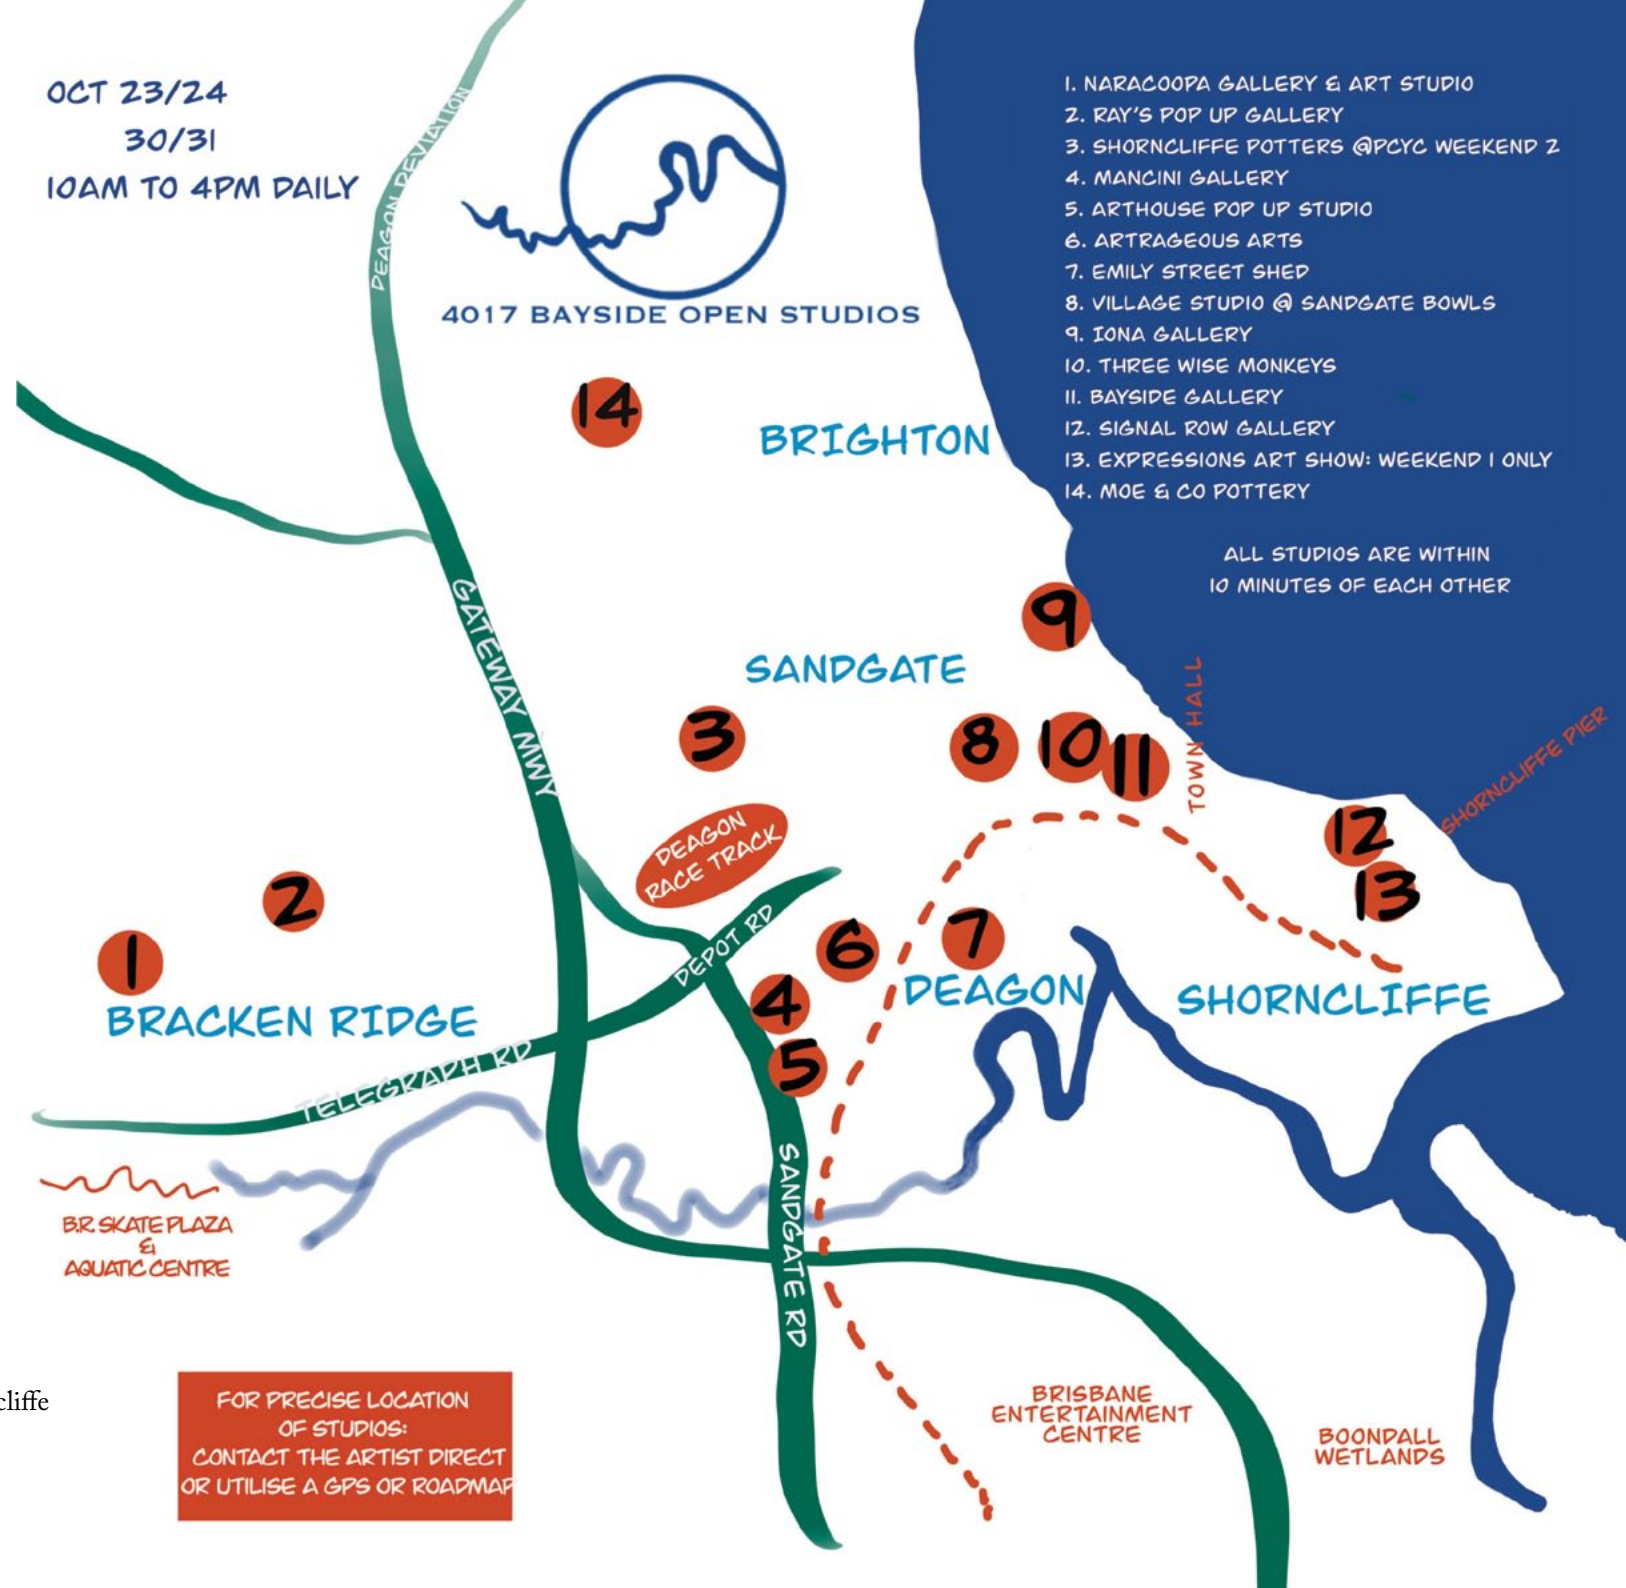

STUDIO LOCATIONS

- 1 **Naracoopa Gallery & Artist Studio**
60 Phillips St, Bracken Ridge
- 2 **Ray's Pop Up Gallery**
108 Tomah Rd, Bracken Ridge
- 3 **Shorncliffe Potters; Weekend 2**
106 Kempster St, Sandgate PCYC
- 4 **Mancini Gallery**
6/140 Braun, St Deagon
- 5 **Arthouse Pop Up Studio**
3/140 Braun St, Deagon
- 6 **Artrageous Arts**
82-88 Loftus St, Deagon
- 7 **Emily Street Shed**
39 Emily St, Deagon
- 8 **Village Studio @ Sandgate Bowls**
7 Burnett Place, Sandgate
- 9 **Iona Gallery**
264 Flinders Parade, Sandgate
- 10 **Three Wise Monkeys Studio**
11 Third Ave, Sandgate
- 11 **Bayside Gallery**
21 Second Ave, Sandgate
- 12 **Signal Row Gallery**
The Parsonage, 20 Signal Row, Shorncliffe
- 13 **Expressions Art Show; Weekend 1**
St Pats College, Callan Cr, Pier Ave, Shorncliffe
- 14 **Moe & Co Pottery**
19 Arundal, St Brighton

1. NARACOOPA GALLERY & ART STUDIO
2. RAY'S POP UP GALLERY
3. SHORNCLIFFE POTTERS @PCYC WEEKEND 2
4. MANCINI GALLERY
5. ARTHOUSE POP UP STUDIO
6. ARTRAGEOUS ARTS
7. EMILY STREET SHED
8. VILLAGE STUDIO @ SANDGATE BOWLS
9. IONA GALLERY
10. THREE WISE MONKEYS
11. BAYSIDE GALLERY
12. SIGNAL ROW GALLERY
13. EXPRESSIONS ART SHOW: WEEKEND 1 ONLY
14. MOE & CO POTTERY