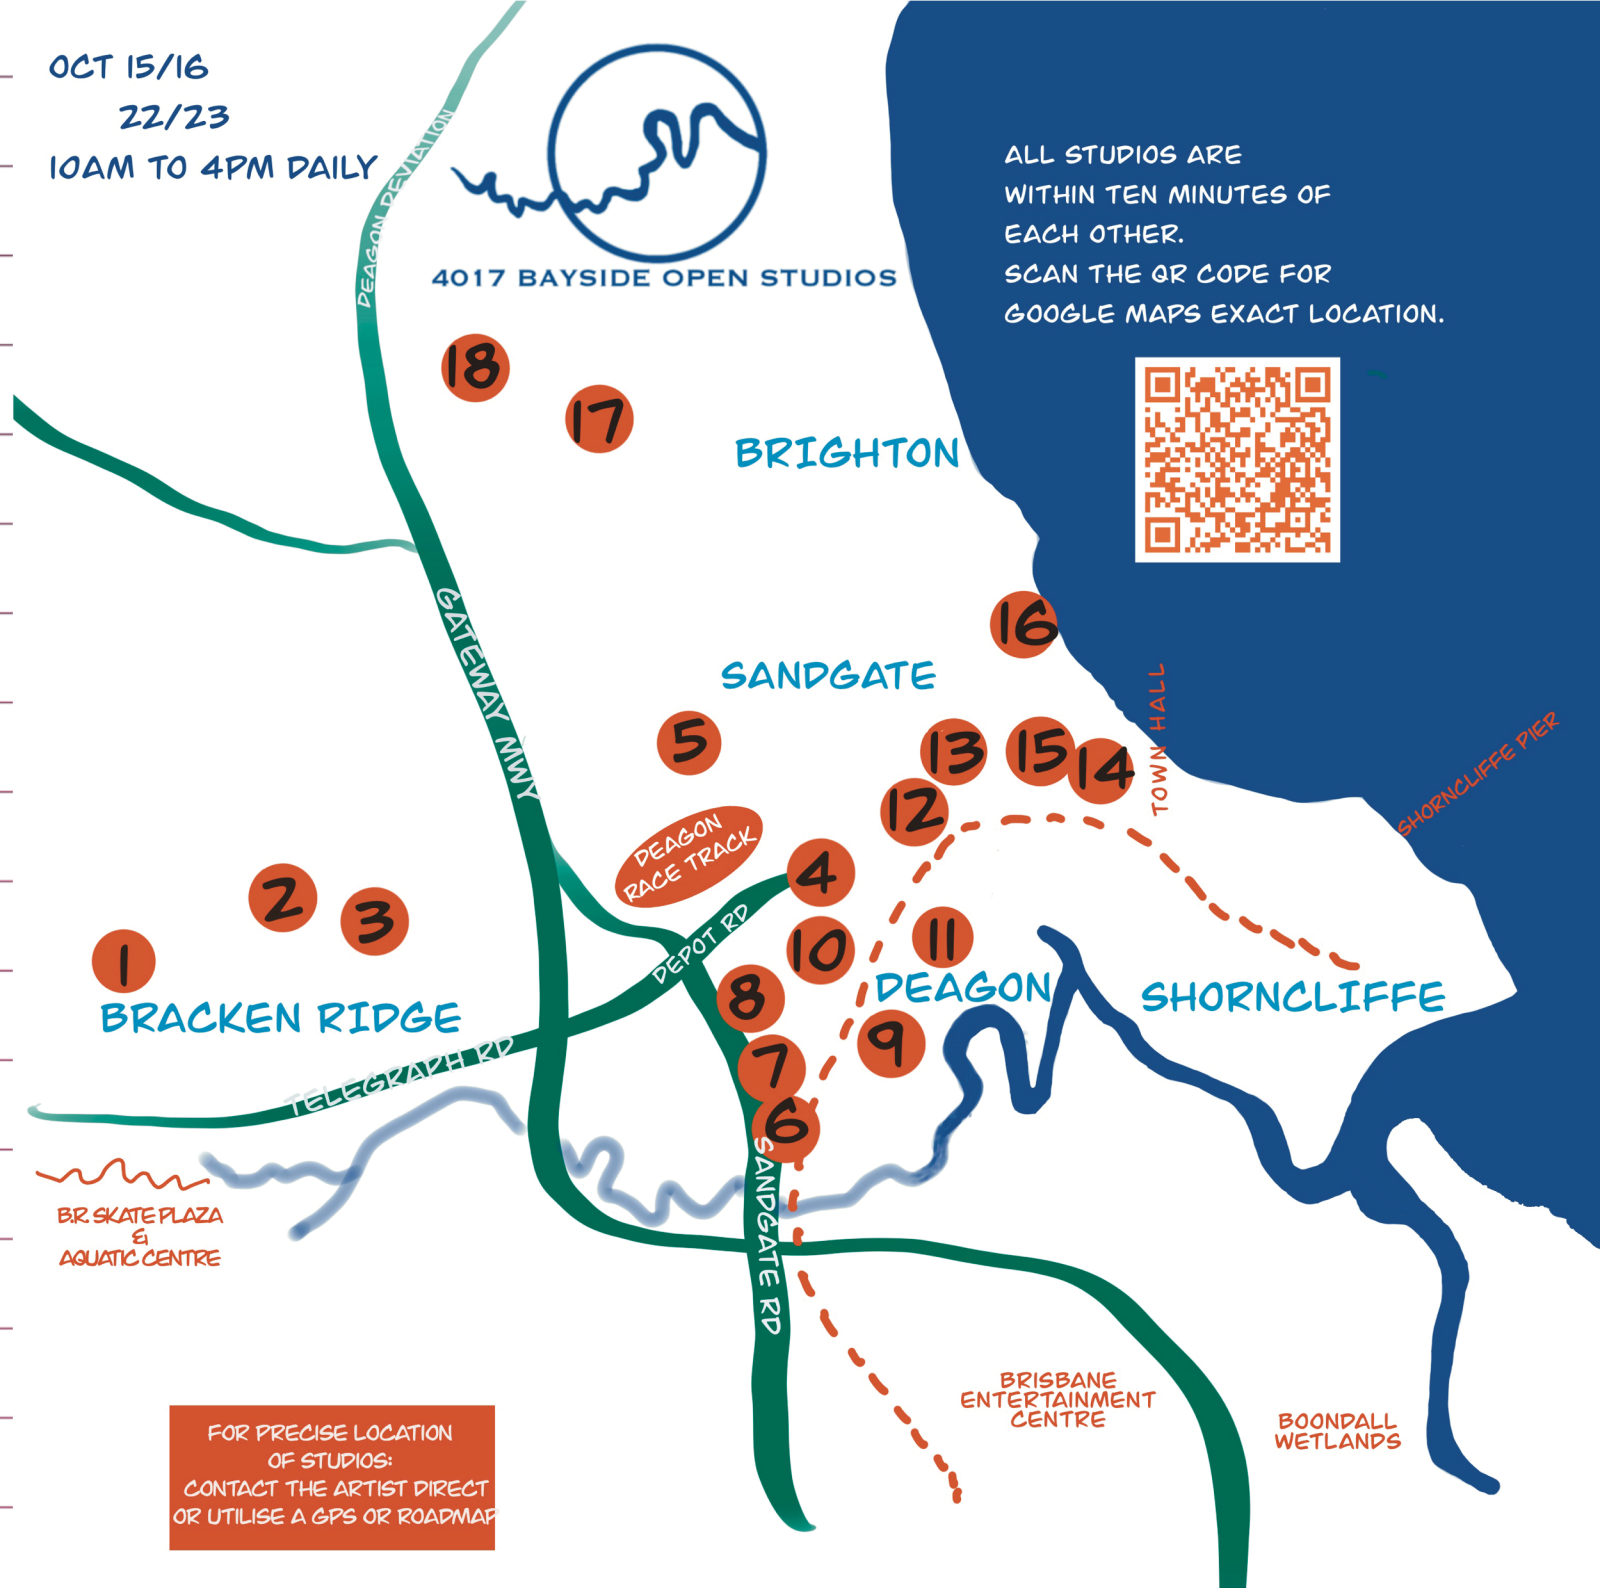

STUDIO 1	<b>Naracoopa Gallery &amp; Artist Studio</b> 60 Phillips St, Bracken Ridge
STUDIO 2	<b>Ray's Pop Up Gallery</b> 108 Tomah Rd, Bracken Ridge
STUDIO 3	<b>Studio on Strowe</b> 57 Strowe Place, Bracken Ridge
STUDIO 4	<b>Studio@Sandgate Uniting Church</b> 116 Board St, Deagon
STUDIO 5	<b>Shorncliffe Potters@PCYC</b> 106 Kempster St, Sandgate
STUDIO 6	<b>Arthouse Studio</b> 3/140 Braun St, Deagon
STUDIO 7	<b>Workshopit</b> 5/140 Braun St, Deagon
STUDIO 8	<b>Mancini Art Gallery</b> 6/140 Braun St, Deagon
STUDIO 9	<b>Esther Street Studio</b> 21 Esther St, Deagon
STUDIO 10	<b>Artrageous Arts</b> 82-88 Loftus St, Deagon
STUDIO 11	<b>Emily Street Shed</b> 39 Emily St, Deagon
STUDIO 12	<b>Rainbow Street Studio</b> 19 Rainbow St, Sandgate
STUDIO 13	<b>Studio 4017</b> 19 Lunn St, Sandgate
STUDIO 14	<b>Lisa Elms Art</b> 46 Loudon St, Sandgate
STUDIO 15	<b>Bayside Gallery</b> 21 Second Ave, Sandgate
STUDIO 16	<b>Iona Gallery</b> 264 Flinders Parade, Sandgate
STUDIO 17	<b>Eykandi Art Studio</b> 11 Palina St, Brighton
STUDIO 18	<b>Artwork by Tambo</b> 18 Bayview Rd, Brighton

OCT 15/16  
22/23  
10AM TO 4PM DAILY

4017 BAYSIDE OPEN STUDIOS

ALL STUDIOS ARE WITHIN TEN MINUTES OF EACH OTHER.  
SCAN THE QR CODE FOR GOOGLE MAPS EXACT LOCATION.

FOR PRECISE LOCATION OF STUDIOS:  
CONTACT THE ARTIST DIRECT  
OR UTILISE A GPS OR ROADMAP